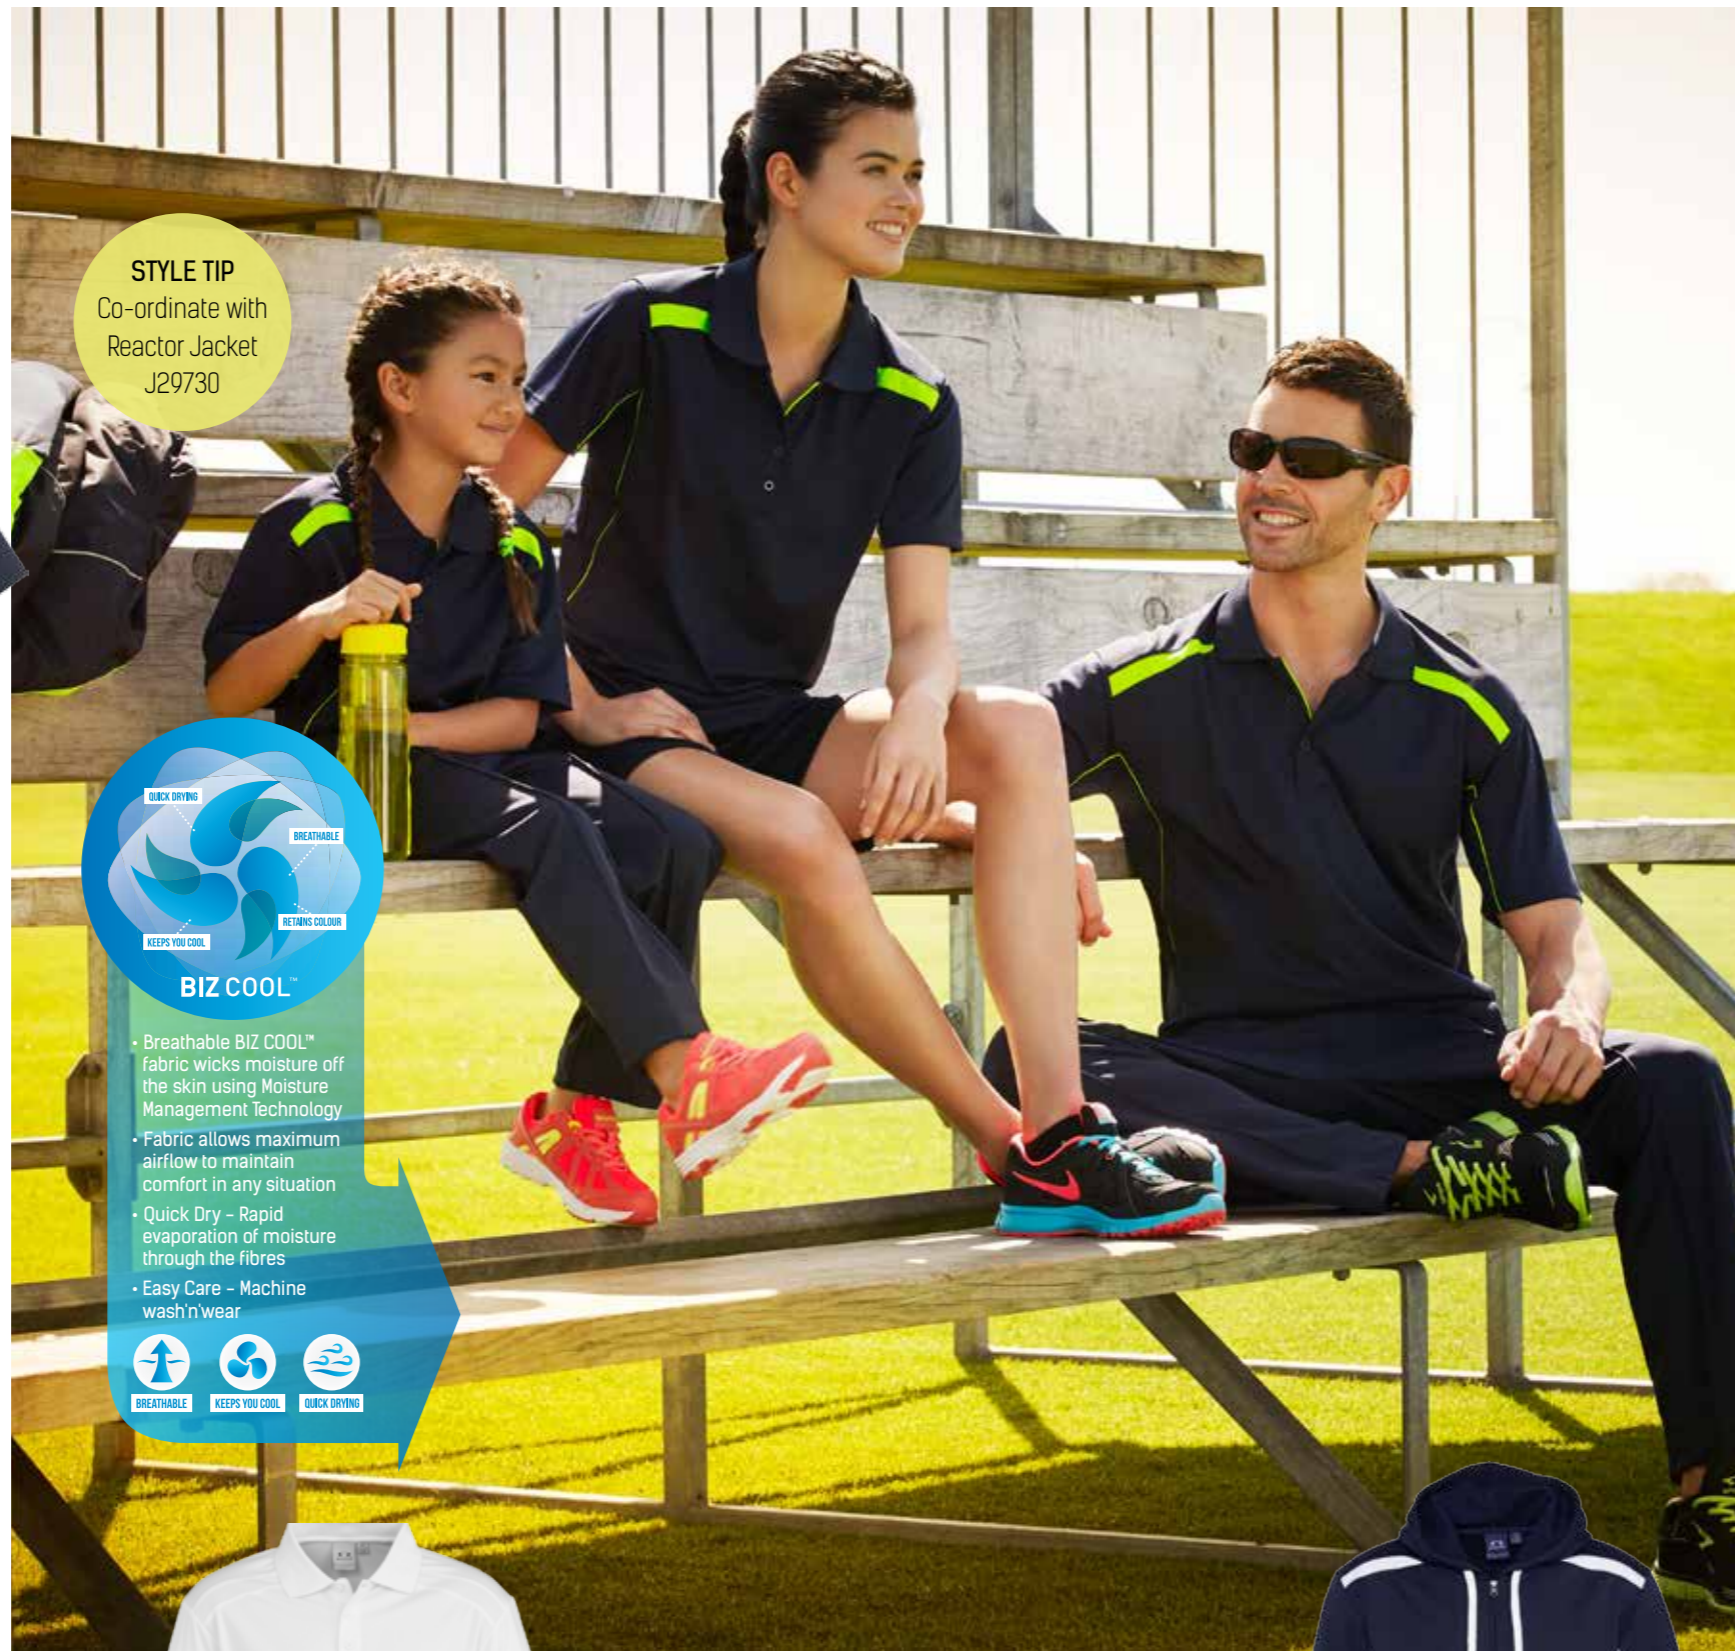

STYLE TIP
Co-ordinate with
Reactor Jacket
J29730

- Breathable BIZ COOL™ fabric wicks moisture off the skin using Moisture Management Technology
- Fabric allows maximum airflow to maintain comfort in any situation
- Quick Dry - Rapid evaporation of moisture through the fibres
- Easy Care - Machine wash'n'wear