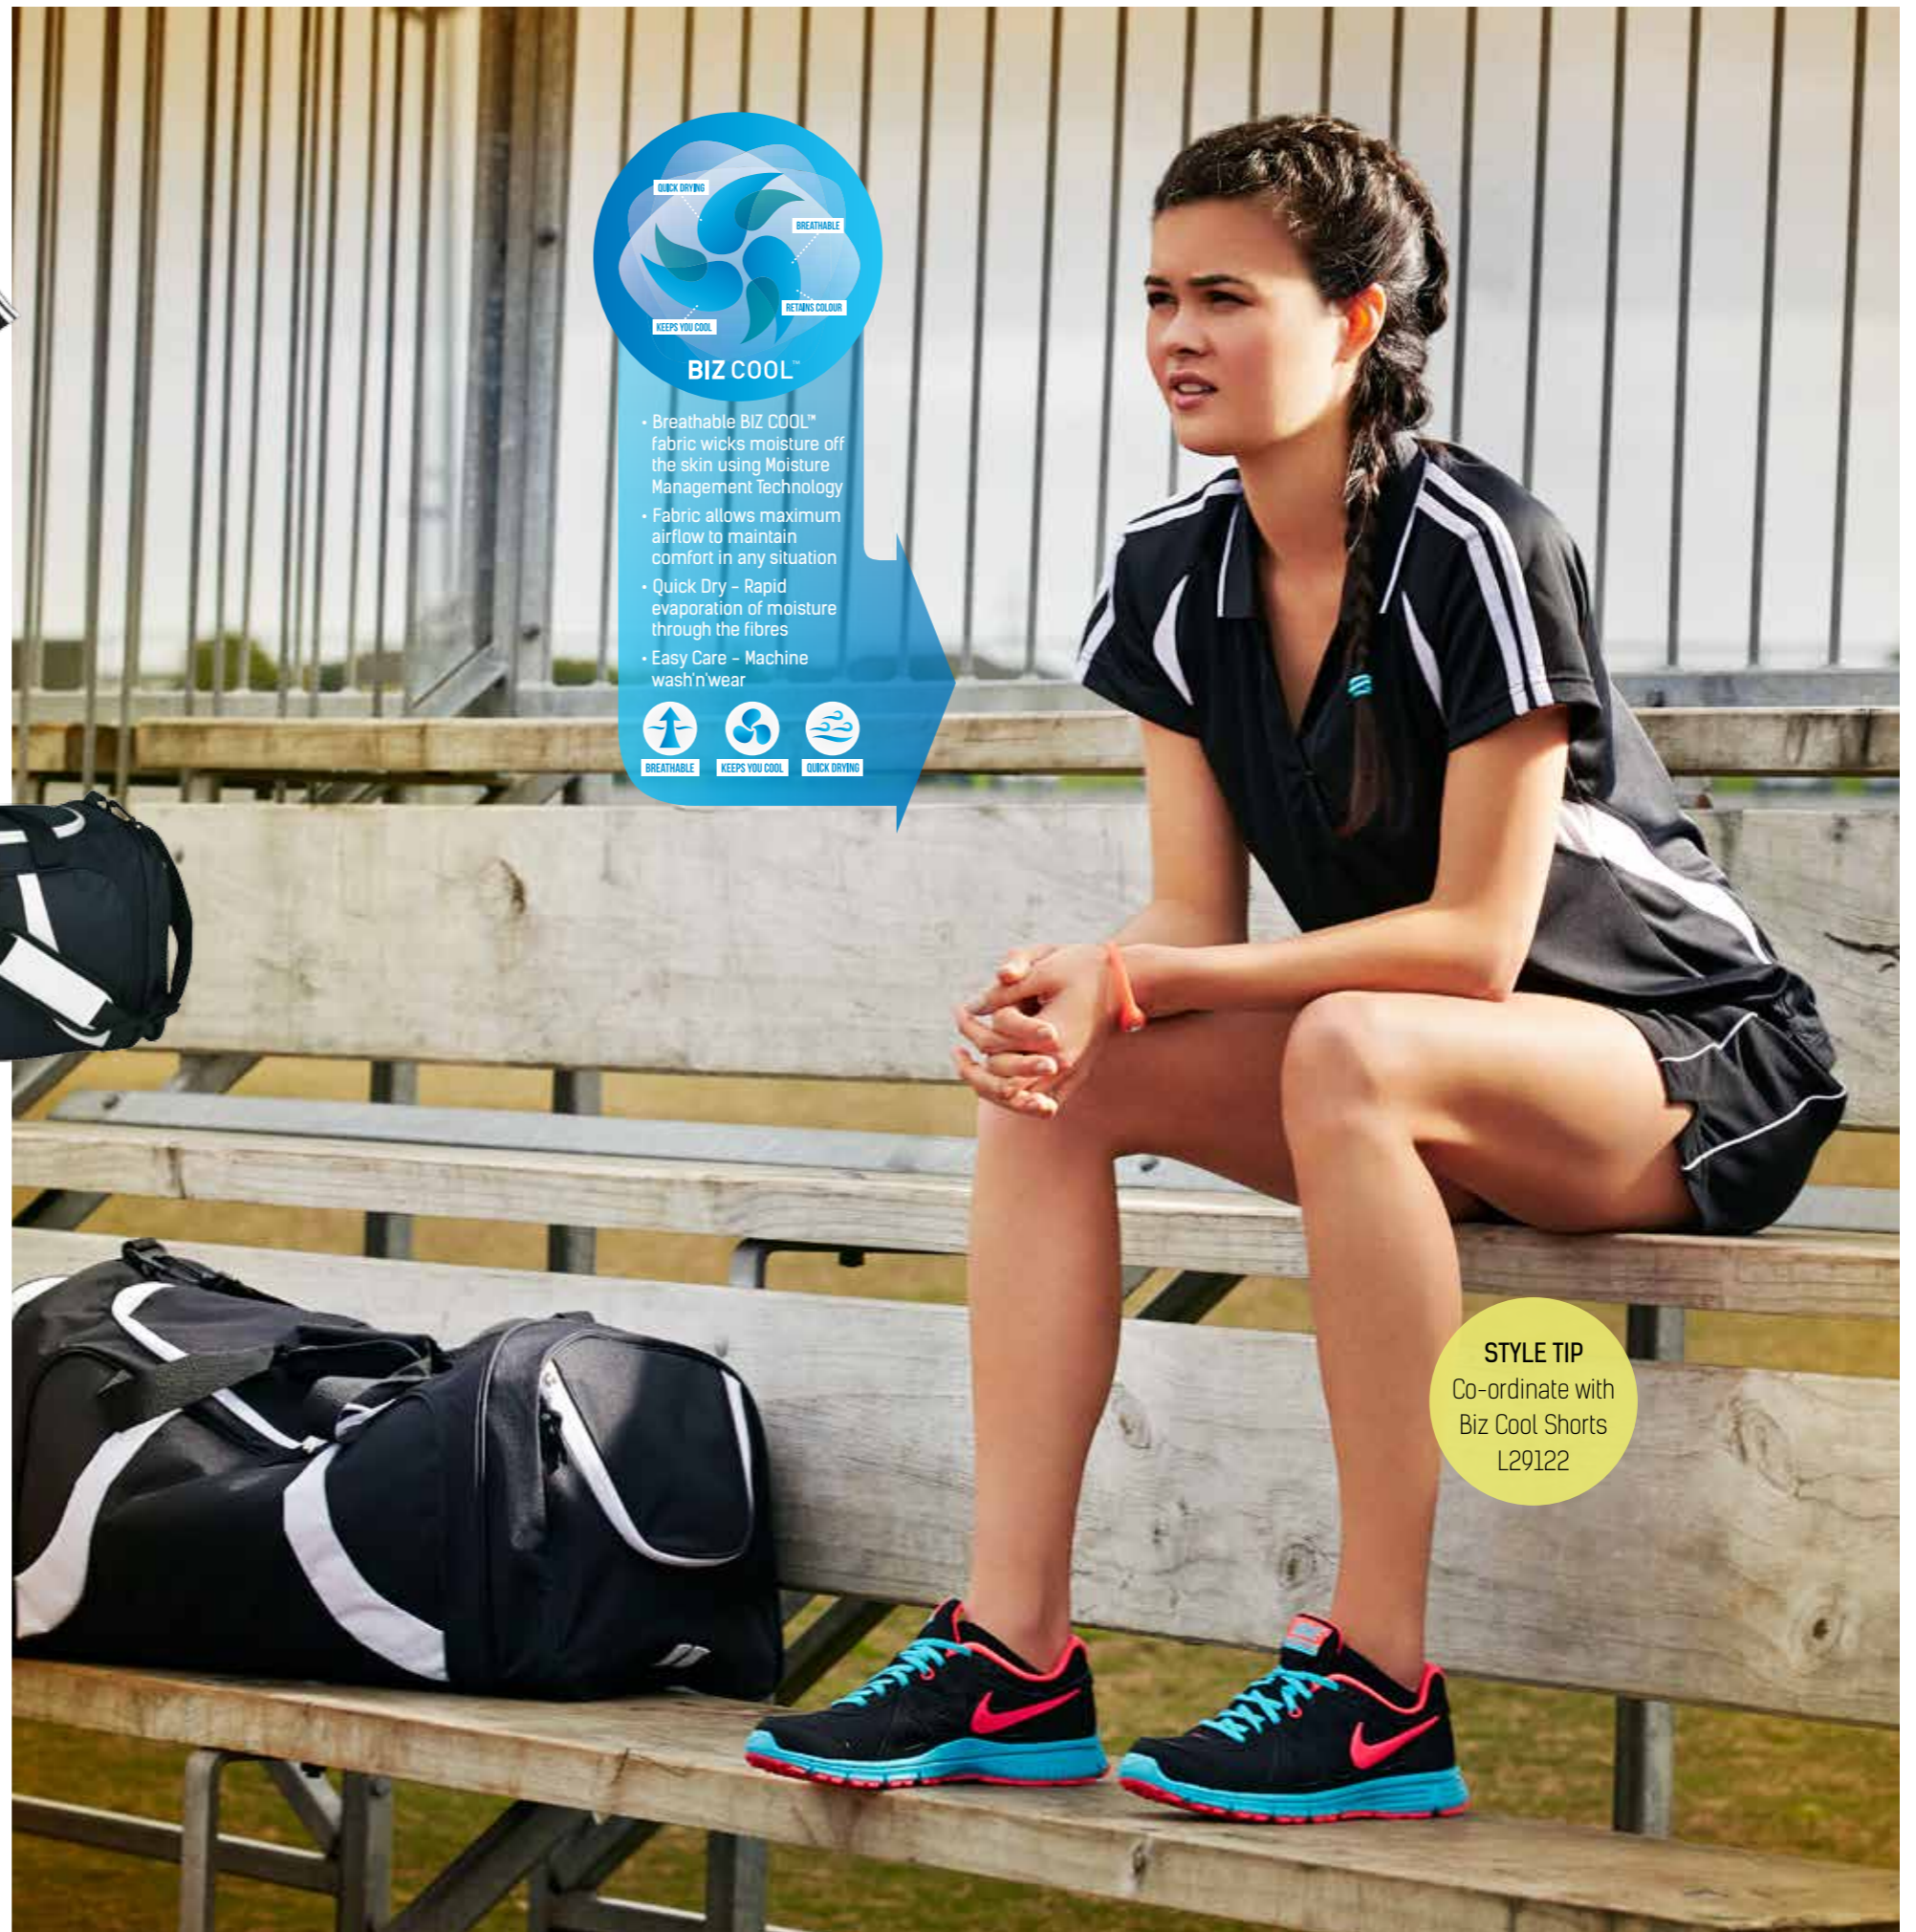

FLASH TEE
T3110 MENS / S - 3XL, 5XL
T3110B KIDS / 4 - 16

FLASH SPORTS BAG
BB29000

FLASH SPORTS CAP
FC29100

- Breathable BIZ COOL™ fabric wicks moisture off the skin using Moisture Management Technology
- Fabric allows maximum airflow to maintain comfort in any situation
- Quick Dry - Rapid evaporation of moisture through the fibres
- Easy Care - Machine wash'n'wear